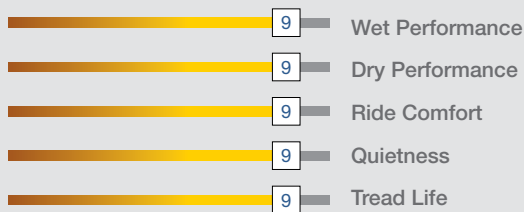

PARAGON TOUR A/S

H, T, V AND W SPEED RATED
UTQG 420 A A AND 420 A B

60,000 Mile Limited Treadwear Warranty

The Paragon Tour A/S tire is an all-season touring tire engineered to deliver exceptional handling and all-season performance. The Paragon Tour A/S features 4 wide circumferential grooves to help channel water away quickly and efficiently delivering excellent wet weather traction. A modern non-directional tread design provides superior road feel and handling making the Tour A/S the perfect everyday tire.

- Modern non-directional all-season tread design.
- Variable pitch tread design for low noise performance.
- Silica compound for superior wet traction and reduced rolling resistance.
- Jointless Bead Cover: spiral steel band wrapped around beads improves the structural rigidity of the tire resulting in a smooth ride.
- Higher sidewall turn-up provides improved sidewall strength and durability.

For full warranty details, visit www.paragontires.com/warranty

SIZE	LI/SR	L.R.	T.D.	UTQG
			32nds	
175/70R13	82T		10	420 A A
175/65R14	86T	XL	10	420 A A
175/70R14	84T		10	420 A A
185/60R14	82H		10	420 A A
185/65R14	86H		9	420 A A
185/70R14	88H		10	420 A A
195/70R14	91T		10	420 A A
185/60R15	88H	XL	10	420 A A
185/65R15	92H	XL	10	420 A A
195/55R15	85V		10	420 A A
195/60R15	88H		10	420 A A
195/65R15	91H		10	420 A A
205/60R15	95H	XL	10	420 A A
205/65R15	94H		10	420 A A
205/70R15	96T		10	420 A A
215/60R15	94H		10	420 A A
215/70R15	98T		10	420 A A
205/50R16	87H		10	420 A B
205/55R16	94V	XL	10	420 A A
205/60R16	92H		11	420 A A
205/65R16	95H		11	420 A A
215/55R16	97H	XL	11	420 A A
215/60R16	95H		10	420 A A
215/65R16	98T		10	420 A A
225/60R16	98H		10	420 A A
225/65R16	100H		10	420 A A
205/50R17	89V		10	420 A A
215/50R17	91V		10	420 A A
215/55R17	94V		10	420 A A
215/60R17	96T		10	420 A A
215/65R17	99T		10	420 A A
225/55R17	97W		10	420 A A
235/60R17	102T		10	420 A A
235/55R18	100V		10	420 A A
235/60R18	103H		10	420 A A