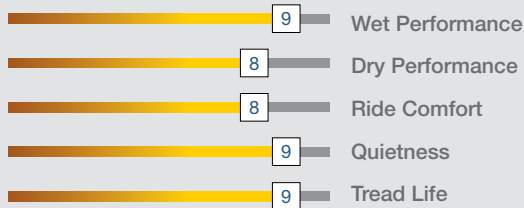

PARAGON TRACRUNNER HT2

Q, R, AND S SPEED RATED

The Paragon TRACRUNNER HT2 provides a smooth and comfortable driving experience. Engineered to deliver excellent wet traction, low road noise, and improved fuel economy. The Paragon TRACRUNNER HT2 is ideal for SUVs and pickup trucks that are often used for daily commuting, long highway trips, and light off-roading on gravel and dirt roads.

- Performance: Consistent all-season traction and handling as a result of deep tread lugs and circumferential grooves that help evacuate water from the tread blocks, ensuring continuous grip.
- Fuel Efficient: Center and interior lugs designed for ride comfort and lower rolling resistance.
- Purpose-built: Robust tire casing engineered for the vehicles they are used on. Personal or work truck, the Tracrunner HT2 will stand up to the task at hand.

For full warranty details, visit www.paragontires.com/warranty

SIZE	L/SR	L.R.	T.D.	UTQG
			32nds	
235/75R15	105T		11	700 A B
235/70R16	106T		11	700 A B
245/70R16	107T		11	700 A B
245/75R16	111T		11	700 A B
255/70R16	111T		11	700 A B
265/70R16	112T		11	700 A B
265/75R16	116T		11	700 A B
235/75R17	109T		11	700 A B
245/65R17	107T		11	700 A B
245/70R17	110T		11	700 A B
265/65R17	112S		11	700 A B
265/70R17	115T		11	700 A B
255/70R18	113T		11	700 A B
265/60R18	110H		11	700 A A
265/65R18	114T		11	700 A B
265/70R18	116T		11	700 A B
275/65R18	116T		11	700 A B
265/50R20	107V		11	700 A A
275/55R20	117T	XL	11	700 A A
275/60R20	115T		11	700 A A
275/50R22	111H		11	700 A A
285/45R22	114H	XL	11	700 A A
LT215/85R16	115/112R	10	14	
LT225/75R16	115/112R	10	14	
LT235/85R16	120/116R	10	14	
LT245/75R16	120/116R	10	14	
LT265/75R16	123/120R	10	14	
LT235/80R17	120/117R	10	14	
LT245/70R17	119/116S	10	14	
LT245/75R17	121/118S	10	14	
LT265/70R17	123/120S	10	14	
LT265/70R18	124/121S	10	14	
LT275/65R18	123/120S	10	14	
LT275/70R18	125/122S	10	14	
LT275/65R20	126/123S	10	14