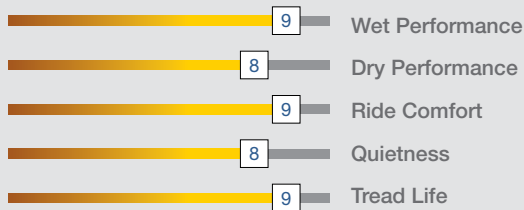

PARAGON RIDGERUNNER AT²

50,000 Mile Limited Treadwear Warranty

* Mileage warranty does not apply to LT designated tires.

The PARAGON RIDGERUNNER AT² is a premium all-terrain tire specifically designed for pickup trucks and SUVs. The RIDGERUNNER AT² excels in delivering reliable performance across diverse driving conditions, both on and off the road. The tire is 3PMS certified (Three Peak Mountain Snowflake), ensuring consistent capability in severe winter conditions while maintaining a quiet and comfortable ride year-round.

- **Harmonious Vehicle Cabin:** The tire's optimized pitch sequence, developed through Finite Element Analysis, effectively reduces resonance and road noise, ensuring a quieter and more comfortable cabin experience.
- **Durability and Toughness:** Engineered with function in mind, tire casing construction and advanced materials ensure exceptional durability, resisting punctures and damage while on or off-road.
- **All-Weather Versatility:** 3PMS certified, deep all-terrain tread lugs, and staggered shoulder tread blocks, provide dependable traction on a variety of terrains and throughout different seasons.

For full warranty details, visit www.paragontires.com/warranty

SIZE	LI/SR	L.R.	T.D.	UTQG
			32nds	
235/75R15	109S	XL	13	620 A B
265/70R16	112T	SL	13	620 A B
235/70R16	106S	SL	13	620 A B
265/75R16	116S	SL	13	620 A B
245/75R16	111S	SL	13	620 A B
235/65R17	104S	SL	13	620 A B
255/65R17	110T	SL	13	620 A B
265/65R17	112S	SL	13	620 A B
245/65R17	107S	SL	13	620 A B
245/70R17	110T	SL	13	620 A B
265/70R17	115S	SL	13	620 A B
275/65R18	116T	SL	13	620 A B
265/65R18	114T	SL	13	620 A B
265/70R18	116T	SL	13	620 A B
275/55R20	117T	XL	13	620 A B
265/50R20	111T	XL	13	620 A B
275/60R20	115T	SL	13	620 A B
285/45R22	114H	XL	13	620 A B
LT235/85R16	120/116S	10PR	16	
LT245/75R16	120/116S	10PR	16	
LT265/75R16	123/120S	10PR	16	
LT225/75R16	115/112S	10PR	16	
LT265/70R17	123/120S	10PR	16	
LT245/70R17	119/116S	10PR	16	
LT235/80R17	120/117R	10PR	16	
LT245/75R17	121/118S	10PR	16	
LT285/70R17	126/123S	10PR	16	
LT315/70R17	126/123S	10PR	16	
LT275/65R18	123/120R	10PR	16	
LT275/70R18	125/122R	10PR	16	
LT265/70R18	124/121S	10PR	16	
LT265/60R20	121/118R	10PR	16	
LT275/60R20	123/120R	10PR	16	
LT275/65R20	126/123R	10PR	16	
LT275/55R20	120/117R	10PR	16	
LT285/60R20	125/122R	10PR	16	
LT305/55R20	121/118R	10PR	16	
31X10.50R15LT	109S	6PR	16	
35X12.50R17LT	125R	10PR	16	
33X12.50R18LT	118S	10PR	16	
35X12.50R18LT	123R	10PR	16	
33X12.50R20LT	114S	10PR	16	
35X12.50R20LT	121R	10PR	16