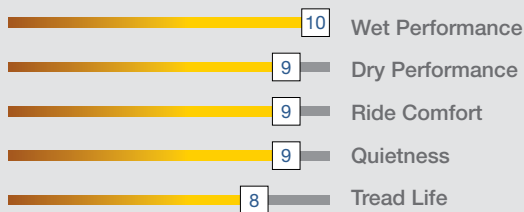

PARAGON SPORT HP AS2

V,W AND Y SPEED RATED
UTQG 600 A A

50,000 Mile Limited Treadwear Warranty
The Paragon SPORT HP AS2 is an exceptional ultra high-performance all-season tire designed for car enthusiasts who enjoy their vehicle to their fullest. The Paragon SPORT HP AS2 also provides well-grounded cornering stability, with significant improvements in both dry and wet braking performance. Backed with an excellent tread life warranty, you can enjoy as many roads as you desire.

- **Enhanced Longevity:** featuring an advanced super wear-resistant compound, this tire outlasts similar products in its category, providing extended durability and reliability
- **Reinforced Structural Integrity:** improves stability during high-speed driving and cornering.
- **Reliable Performance:** a contemporary tread design with optimized void patterns increases the number of groove edges, greatly improving wet traction and overall stability.

For full warranty details, visit www.paragontires.com/warranty

SIZE	LI/SR	L.R.	T.D.	UTQG
32nds				
205/45R16	87W	XL	10	600 A A
205/45R16	87W	XL	10	600 A A
205/50R16	87W		10	600 A A
205/55R16	91W		10	600 A A
215/55R16	97W	XL	10	600 A A
205/45R17	88W	XL	10	600 A A
205/50R17	93W	XL	10	600 A A
215/45R17	91W	XL	10	600 A A
215/50R17	91V		10	600 A A
215/55R17	98W	XL	10	600 A A
225/45R17	91V		10	600 A A
225/50R17	98V	XL	10	600 A A
225/55R17	101W	XL	10	600 A A
235/45R17	97W	XL	10	600 A A
235/50R17	100W	XL	10	600 A A
235/55R17	103W	XL	10	600 A A
245/40R17	95V	XL	10	600 A A
245/45R17	99W	XL	10	600 A A
215/45R18	93W	XL	10	600 A A
225/40R18	92W	XL	10	600 A A
225/45R18	95W	XL	10	600 A A
225/50R18	99W	XL	10	600 A A
225/55R18	102W	XL	10	600 A A
235/40R18	95W	XL	10	600 A A
235/45R18	98W	XL	10	600 A A
235/50R18	97W		10	600 A A
235/55R18	104W	XL	10	600 A A
245/40R18	97W	XL	10	600 A A
245/45R18	100W	XL	10	600 A A
245/55R18	107W	XL	10	600 A A
255/35R18	90W		10	600 A A
225/40R19	93W	XL	10	600 A A
225/45R19	92W		10	600 A A
225/55R19	103W	XL	10	600 A A
235/35R19	91W	XL	10	600 A A
235/40R19	92W		10	600 A A
235/50R19	103W	XL	10	600 A A
235/55R19	105W	XL	10	600 A A
245/35R19	93W	XL	10	600 A A
245/40R19	98W	XL	10	600 A A
245/45R19	102W	XL	10	600 A A
245/50R19	101W		10	600 A A
255/35R19	96W	XL	10	600 A A
255/40R19	100W	XL	10	600 A A
255/45R19	104W	XL	10	600 A A
275/40R19	101W		10	600 A A
235/55R20	102W		10	600 A A
245/35R20	95W	XL	10	600 A A
245/40R20	99Y	XL	10	600 A A
245/45R20	103Y	XL	10	600 A A
245/50R20	105W	XL	10	600 A A
255/40R20	101Y	XL	10	600 A A
255/45R20	105Y	XL	10	600 A A
275/35R20	102Y	XL	10	600 A A
275/40R20	106Y	XL	10	600 A A